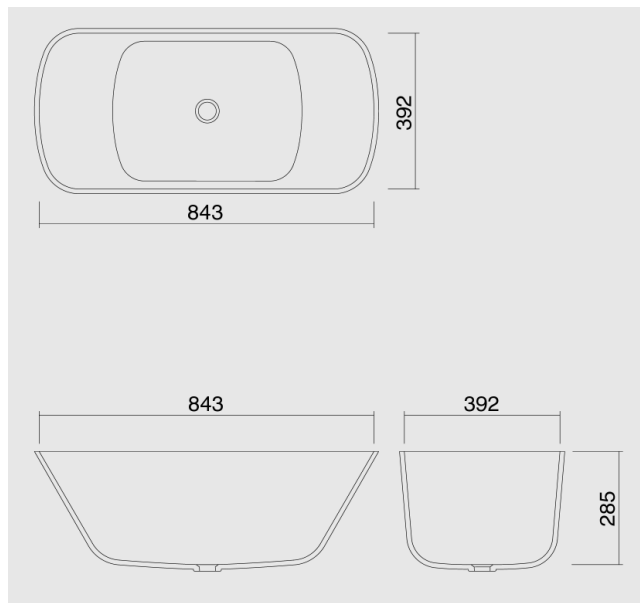

FONTANA FS Series - baby bath tubs

- Fontana bathroom sinks as baby or children bath tubs for the medical field
- Models for one-side or two-side service
- Available in all CORIAN® colors
- Deliverable with or without overflow drain
- Milling template or DFX data available

FONTANA FS-70, one-sided 670 x 395 x 285 mm

FONTANA FS-70 b, double-sided 843 x 392 x 285 mm

FONTANA FS-68, one-sided 680 x 430 x 175 mm

FONTANA FS-68B, double-sided 850 x 428 x 175 mm