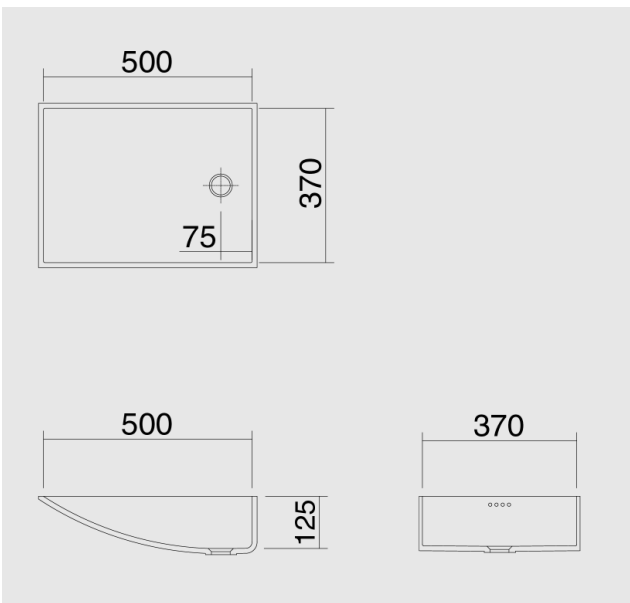

FONTANA FW Series - wave-like shapes

- Fontana bathrooms in curved shapes. Straight, but peppy
- Available in all CORIAN® colors
- Deliverable with or without overflow drain
- Suited for all commercially available drain sets
- Milling template or DFX data available

FONTANA FWS-50

500 x 370 x 125 mm

FONTANA FWM-50

500 x 370 x 125 mm

FONTANA FW-60

574 x 370 x 125 mm

FONTANA FW-110

1100 x 370 x 125 mm