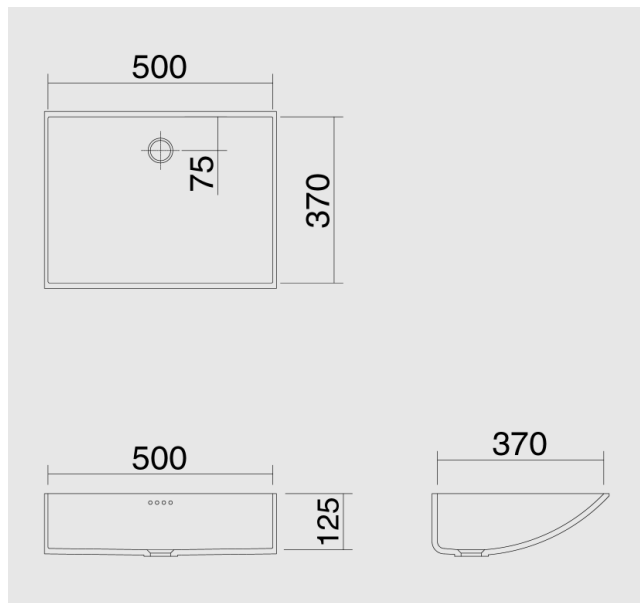

FONTANA FW Series - wave-like shapes

- Fontana bathrooms in curved shapes. Straight, but peppy
- Available in all CORIAN® colors
- Deliverable with or without overflow drain
- Suited for all commercially available drain sets
- Milling template or DFX data available

FONTANA FWS-50

500 x 370 x 125 mm

FONTANA FWM-50

500 x 370 x 125 mm

FONTANA FW-60

574 x 370 x 125 mm

FONTANA FW-110

1100 x 370 x 125 mm